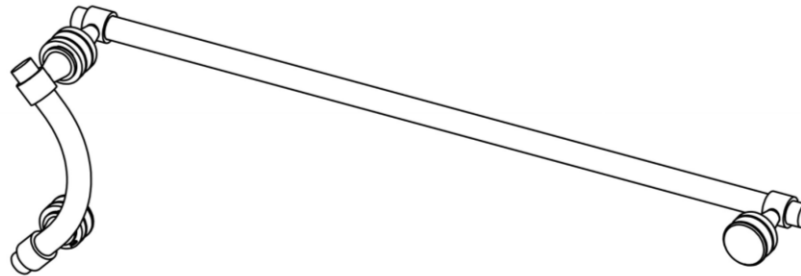

CONCERTO

24" C/C TOWEL BAR X 6" C/C OFFSET PULL

Product Code: L.30.117

portals

MATERIALS

Solid & tubular brass components, stainless steel fasteners, and clear polyurethane washers

FUNCTION DETAILS & PRODUCT NOTES

- Product design coordinates with other shower & bathroom hardware in the Concerto suite.
- Decorative rosettes provide additional design detail and cover any glass defects around the holes.

CARE & MAINTENANCE