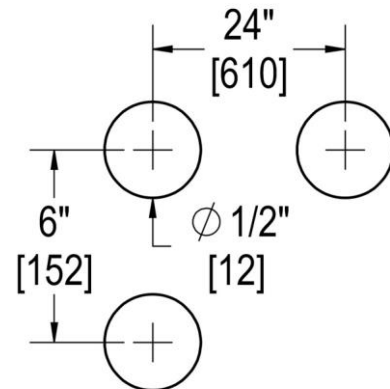

CONCERTO

24" C/C TOWEL BAR X 6" C/C OFFSET PULL

Product Code: L.30.117

portals

MATERIALS

Solid & tubular brass components, stainless steel fasteners, and clear polyurethane washers

FUNCTION DETAILS & PRODUCT NOTES

TEMPLATE & INSTALLATION NOTES

Item requires glass fabrication according to template above and should only be used with tempered safety glass.

Glass Thickness	1/4" [6 mm] to 1/2" [12 mm]
Hole Diameter	1/2" [12 mm]