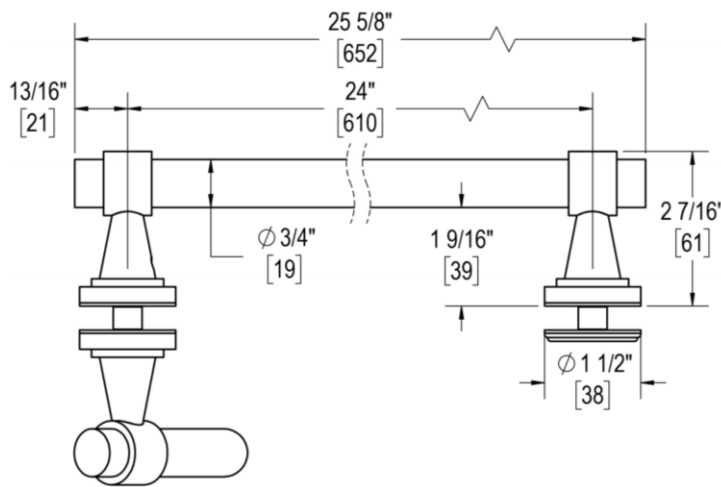

CONCERTO

24" C/C TOWEL BAR X 6" C/C OFFSET PULL

Product Code: L.30.117

portals

MATERIALS

Solid & tubular brass components, stainless steel fasteners, and clear polyurethane washers

FUNCTION DETAILS & PRODUCT NOTES

TEMPLATE & INSTALLATION NOTES

Item requires glass fabrication according to template above and should only be used with tempered safety glass.

Glass Thickness	1/4" [6 mm] to 1/2" [12 mm]
Hole Diameter	1/2" [12 mm]