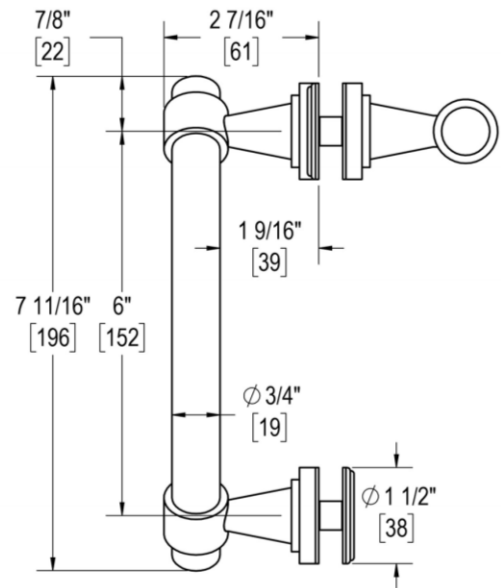

CONCERTO

24" C/C TOWEL BAR X 6" C/C OFFSET PULL

Product Code: L.30.117

portals

MATERIALS

Solid & tubular brass components, stainless steel fasteners, and clear polyurethane washers

FUNCTION DETAILS & PRODUCT NOTES

- Product design coordinates with other shower & bathroom hardware in the Concerto suite.
- Decorative rosettes provide additional design detail and cover any glass defects around the holes.

CARE & MAINTENANCE

TEMPLATE & INSTALLATION NOTES

Item requires glass fabrication according to template above and should only be used with tempered safety glass.

Glass Thickness	1/4" [6 mm] to 1/2" [12 mm]
Hole Diameter	1/2" [12 mm]